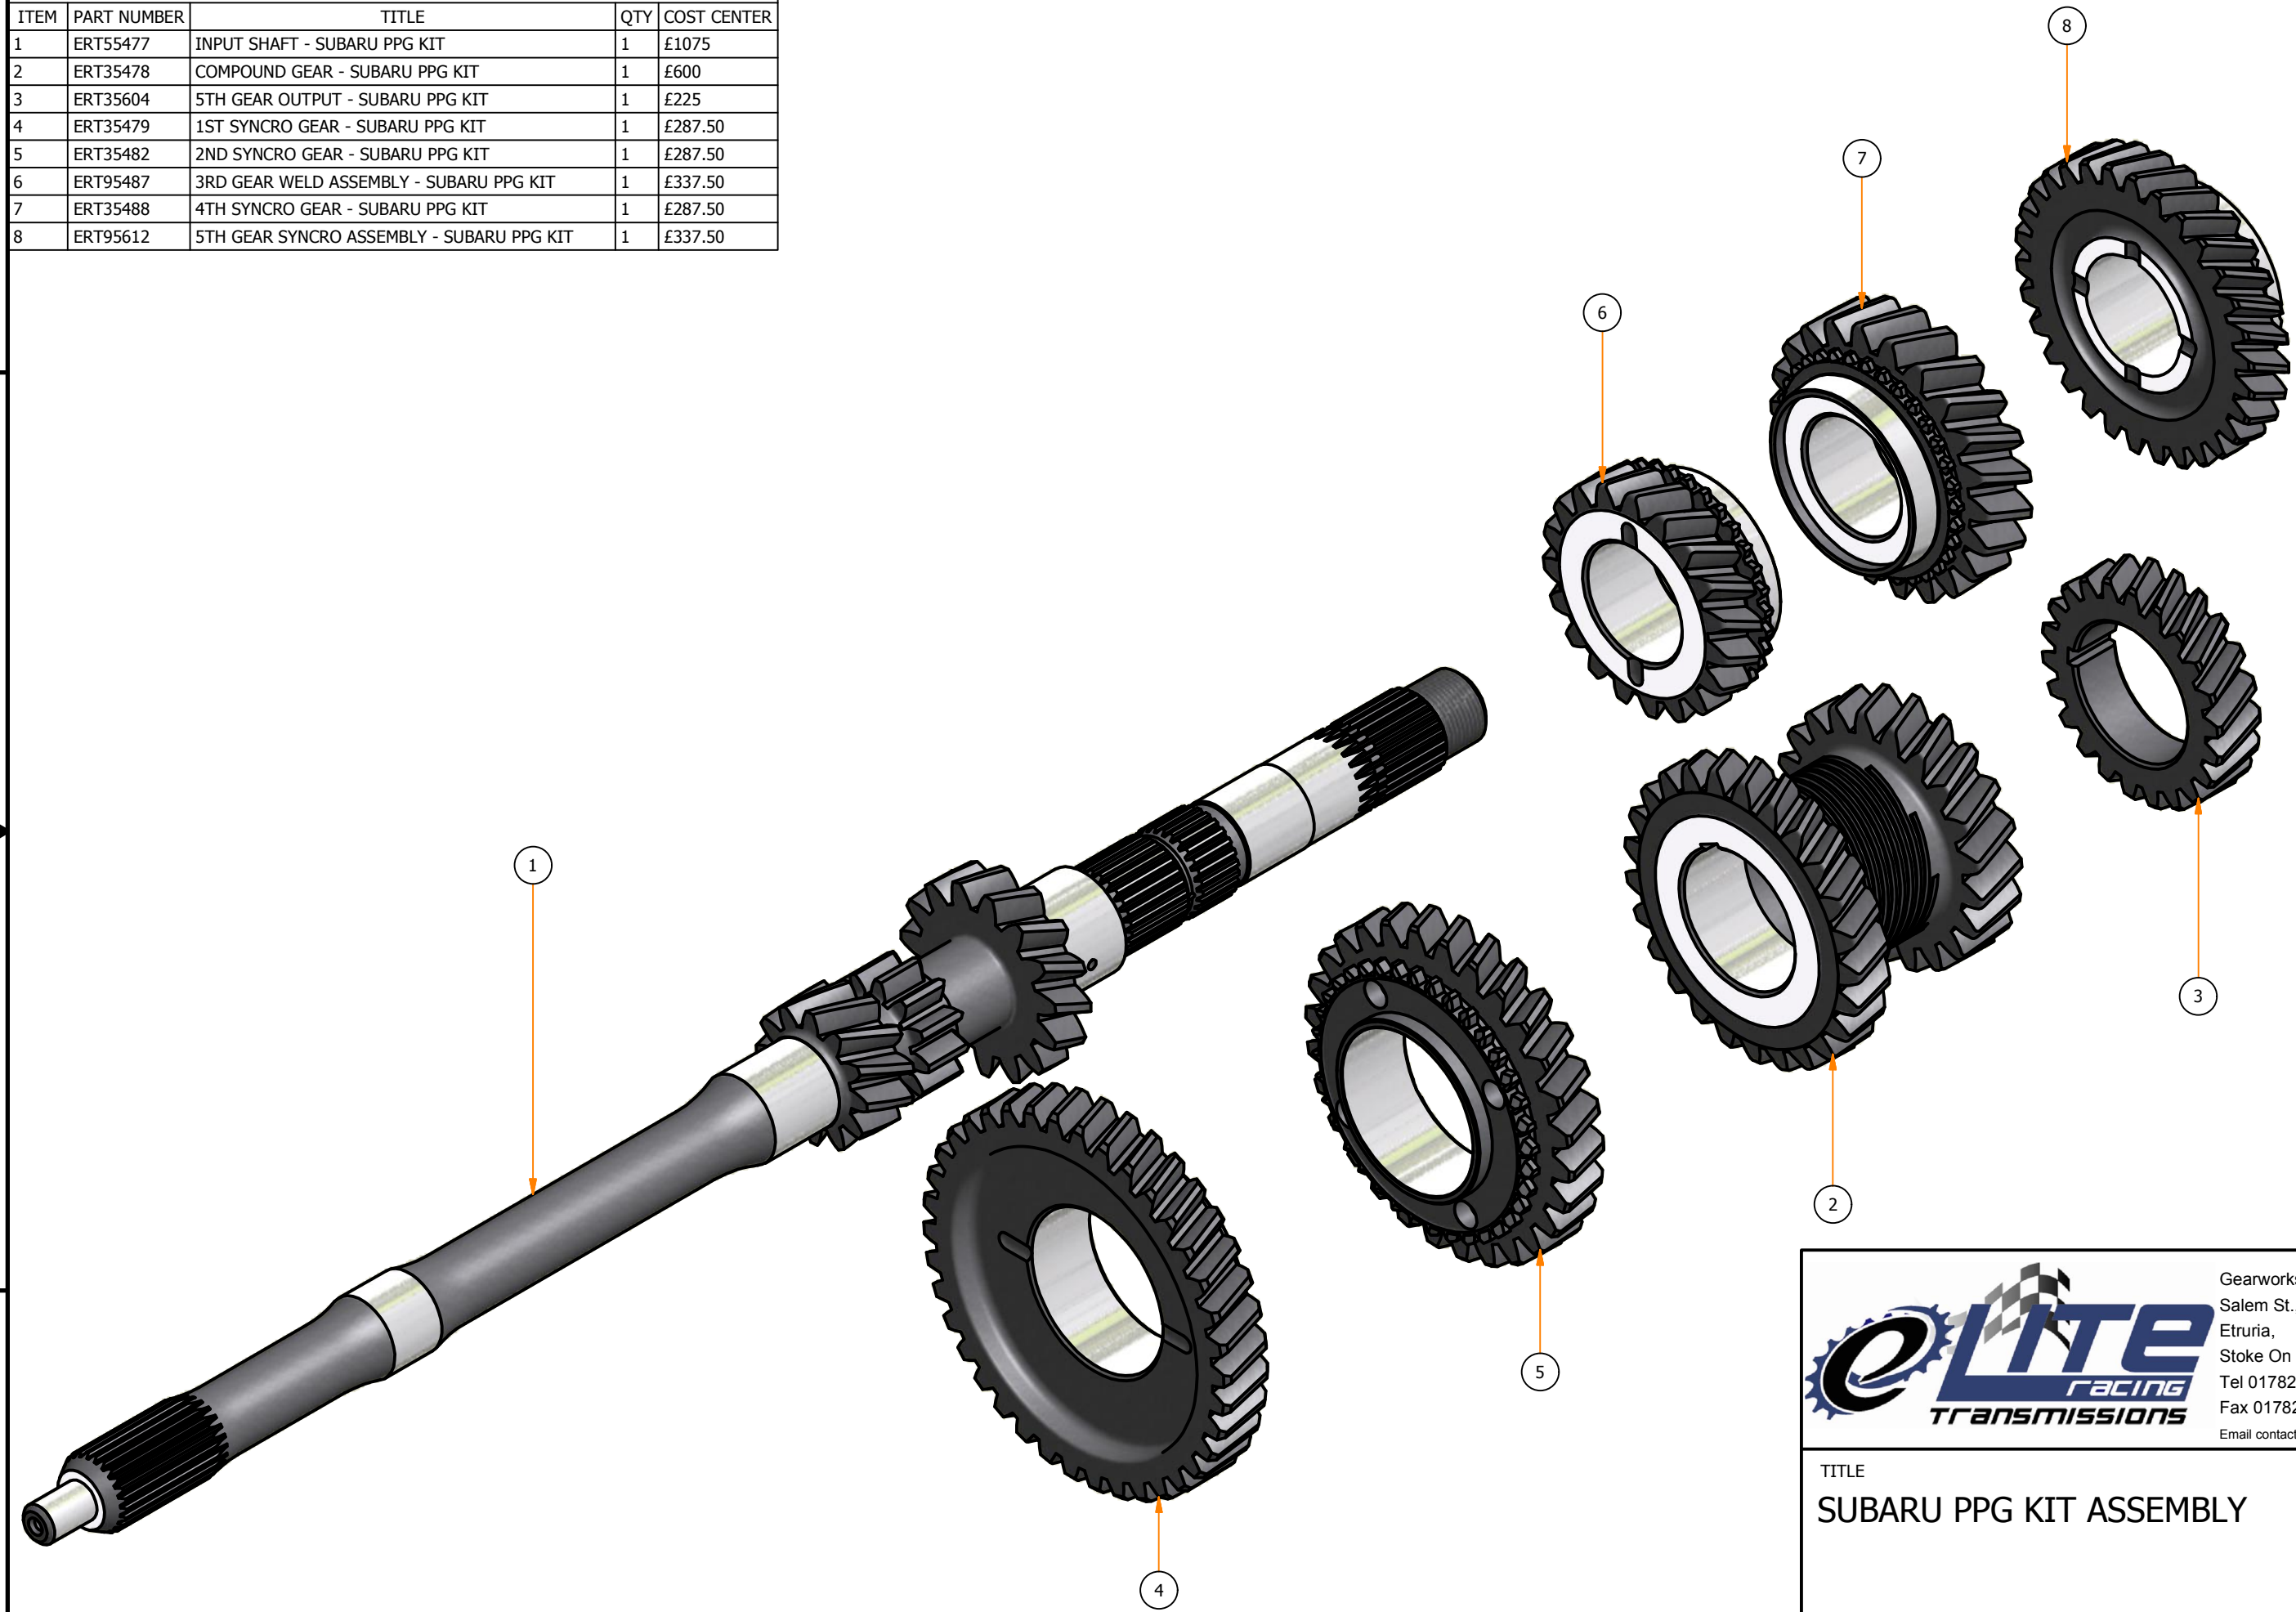

Parts List				
ITEM	PART NUMBER	TITLE	QTY	COST CENTER
1	ERT55477	INPUT SHAFT - SUBARU PPG KIT	1	£1075
2	ERT35478	COMPOUND GEAR - SUBARU PPG KIT	1	£600
3	ERT35604	5TH GEAR OUTPUT - SUBARU PPG KIT	1	£225
4	ERT35479	1ST SYNCRO GEAR - SUBARU PPG KIT	1	£287.50
5	ERT35482	2ND SYNCRO GEAR - SUBARU PPG KIT	1	£287.50
6	ERT95487	3RD GEAR WELD ASSEMBLY - SUBARU PPG KIT	1	£337.50
7	ERT35488	4TH SYNCRO GEAR - SUBARU PPG KIT	1	£287.50
8	ERT95612	5TH GEAR SYNCRO ASSEMBLY - SUBARU PPG KIT	1	£337.50

 Gearworks,
 Salem St.,
 Etruria,
 Stoke On Trent, ST1 5PR.
 Tel 01782 280136,
 Fax 01782 269913,
 Email contact@eliteracingtransmissions.com

TITLE
SUBARU PPG KIT ASSEMBLY

DRG. No. **KIT ASSEMBLY** Issue
0